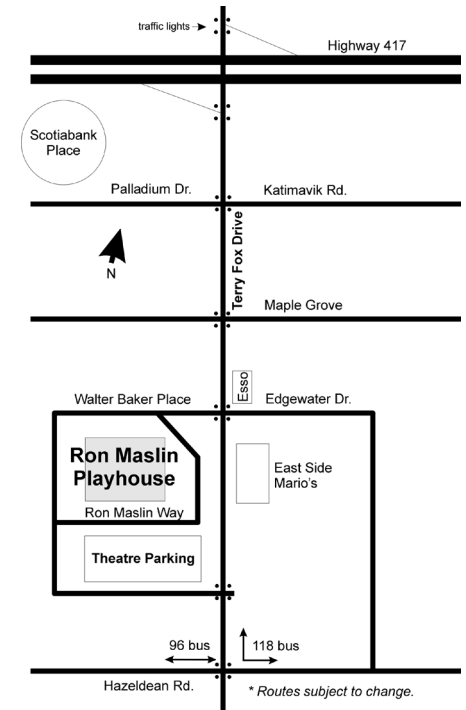

# The Ron Maslin Playhouse

is a modern 350-seat theatre situated just off Terry Fox Drive, south of the Queensway in Kanata.

**West Moon Street**  
 by Rob Urbinati  
 directed by Wendy Wagner  
**September 20 - 24 &  
 September 27 - October 1**

### Location of the Ron Maslin Playhouse

O-C Transpo's 118 bus runs past the Playhouse. The Stittsville 96 stops at the intersection of Terry Fox and Hazeldean Rd. Routes are subject to change at any time.